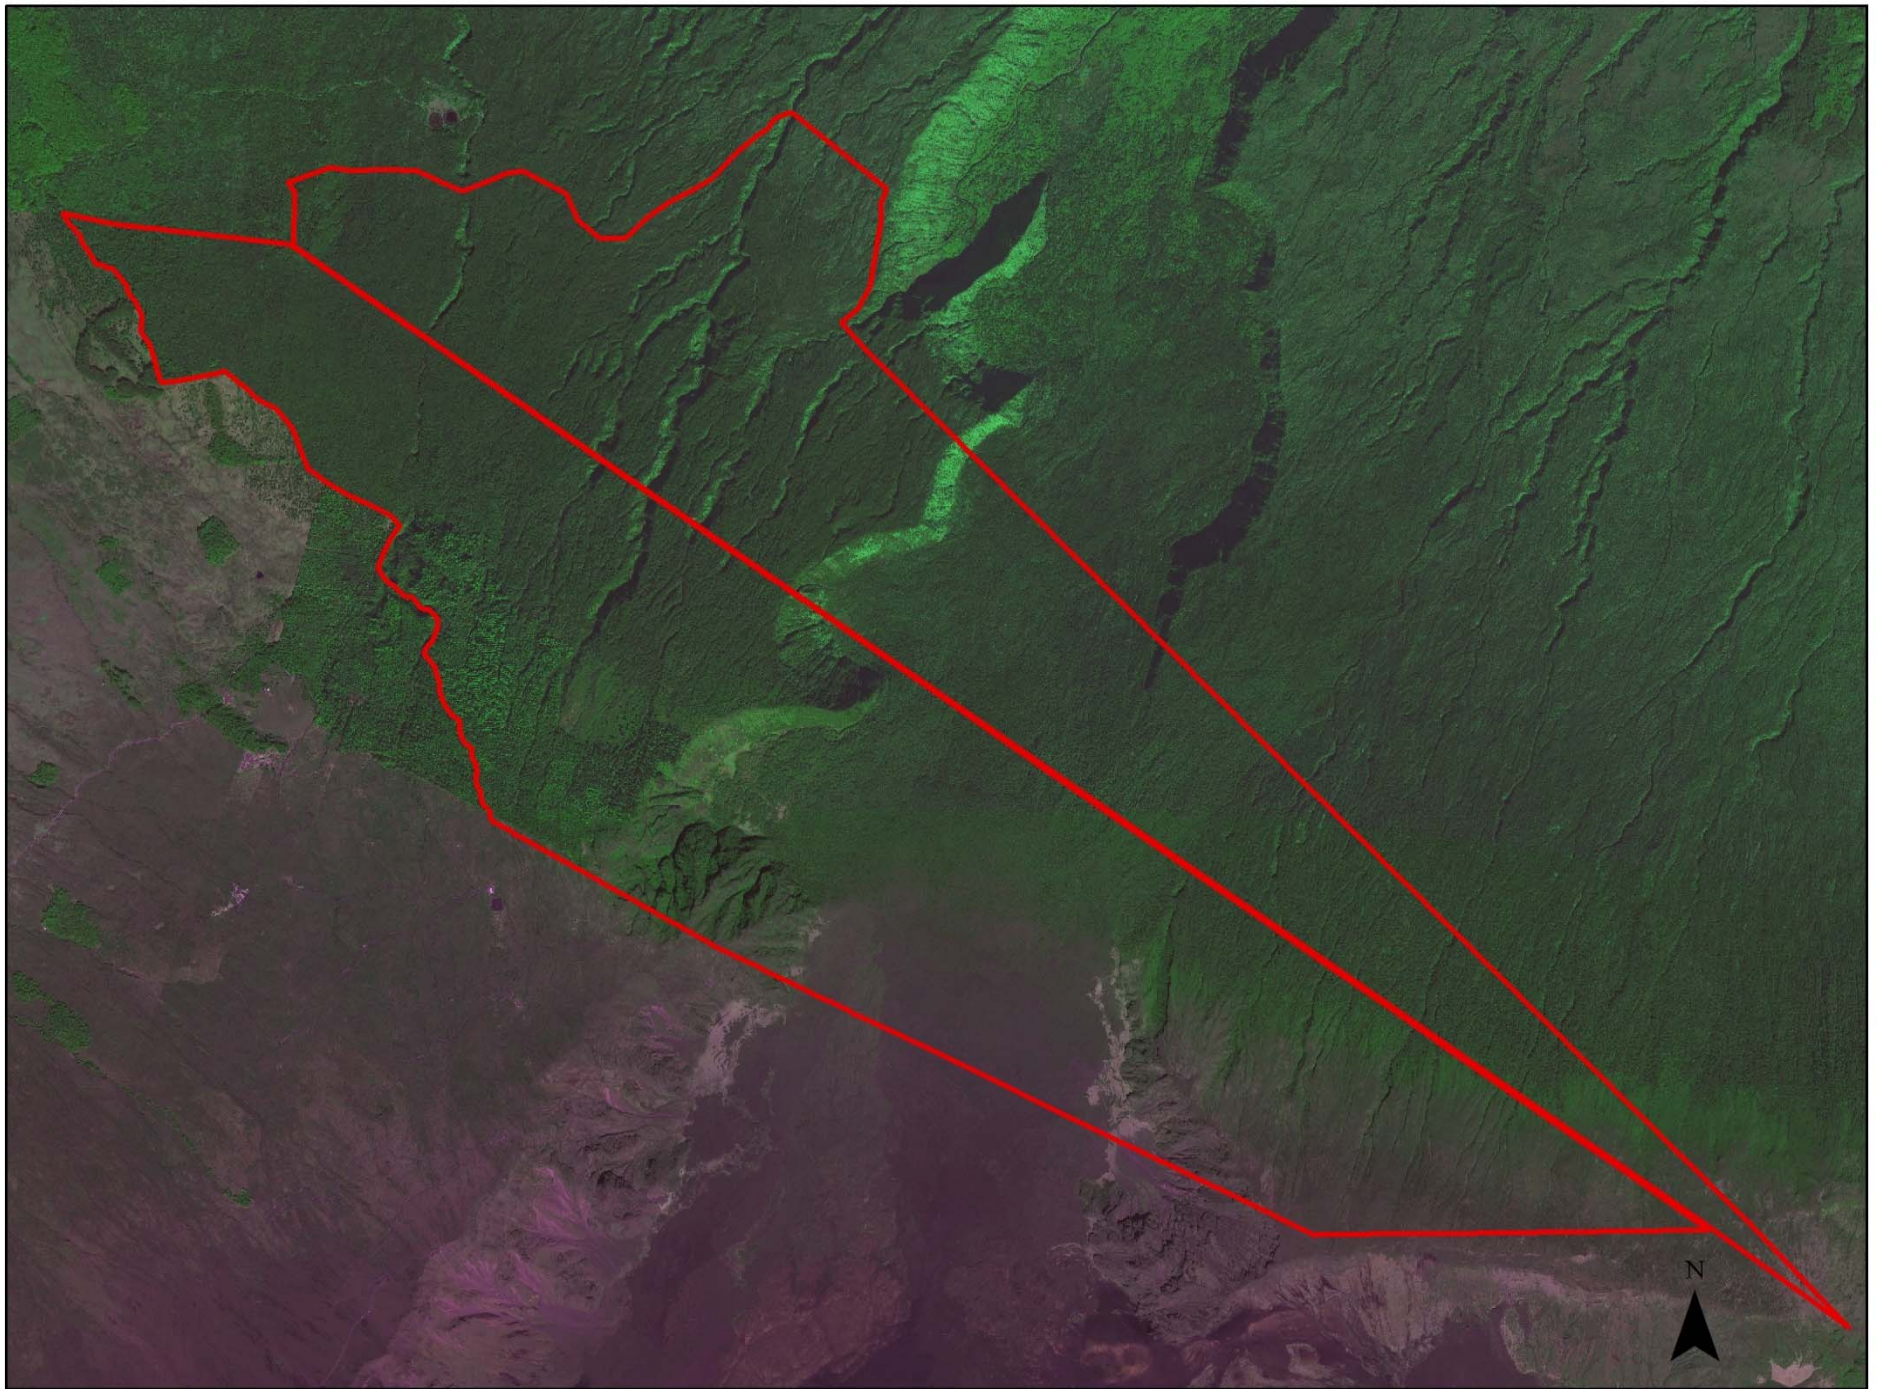

The Nature
Conservancy

Protecting nature. Preserving life.™

Data SIO, NOAA, U.S. Navy, NGA, GEBCO
Data LDEO-Columbia, NSF, NOAA
Image Landsat
Data MBARI

Google

2013 Waikamoi Pesticide Use

chloropid fly
causes 'dead heart' in
**Not found on 3 other
Hedychium species in
field site**

Caused a great reduction in flowering at site

Tetratopus sp.
(Dryophthoridae)

*toilet
brush
plant*

Semantics:
attractive name
gives positive
connotation

Use of negative name
dissuades public from
valuing invasive; start
supporting control if
viewed as pest
plant