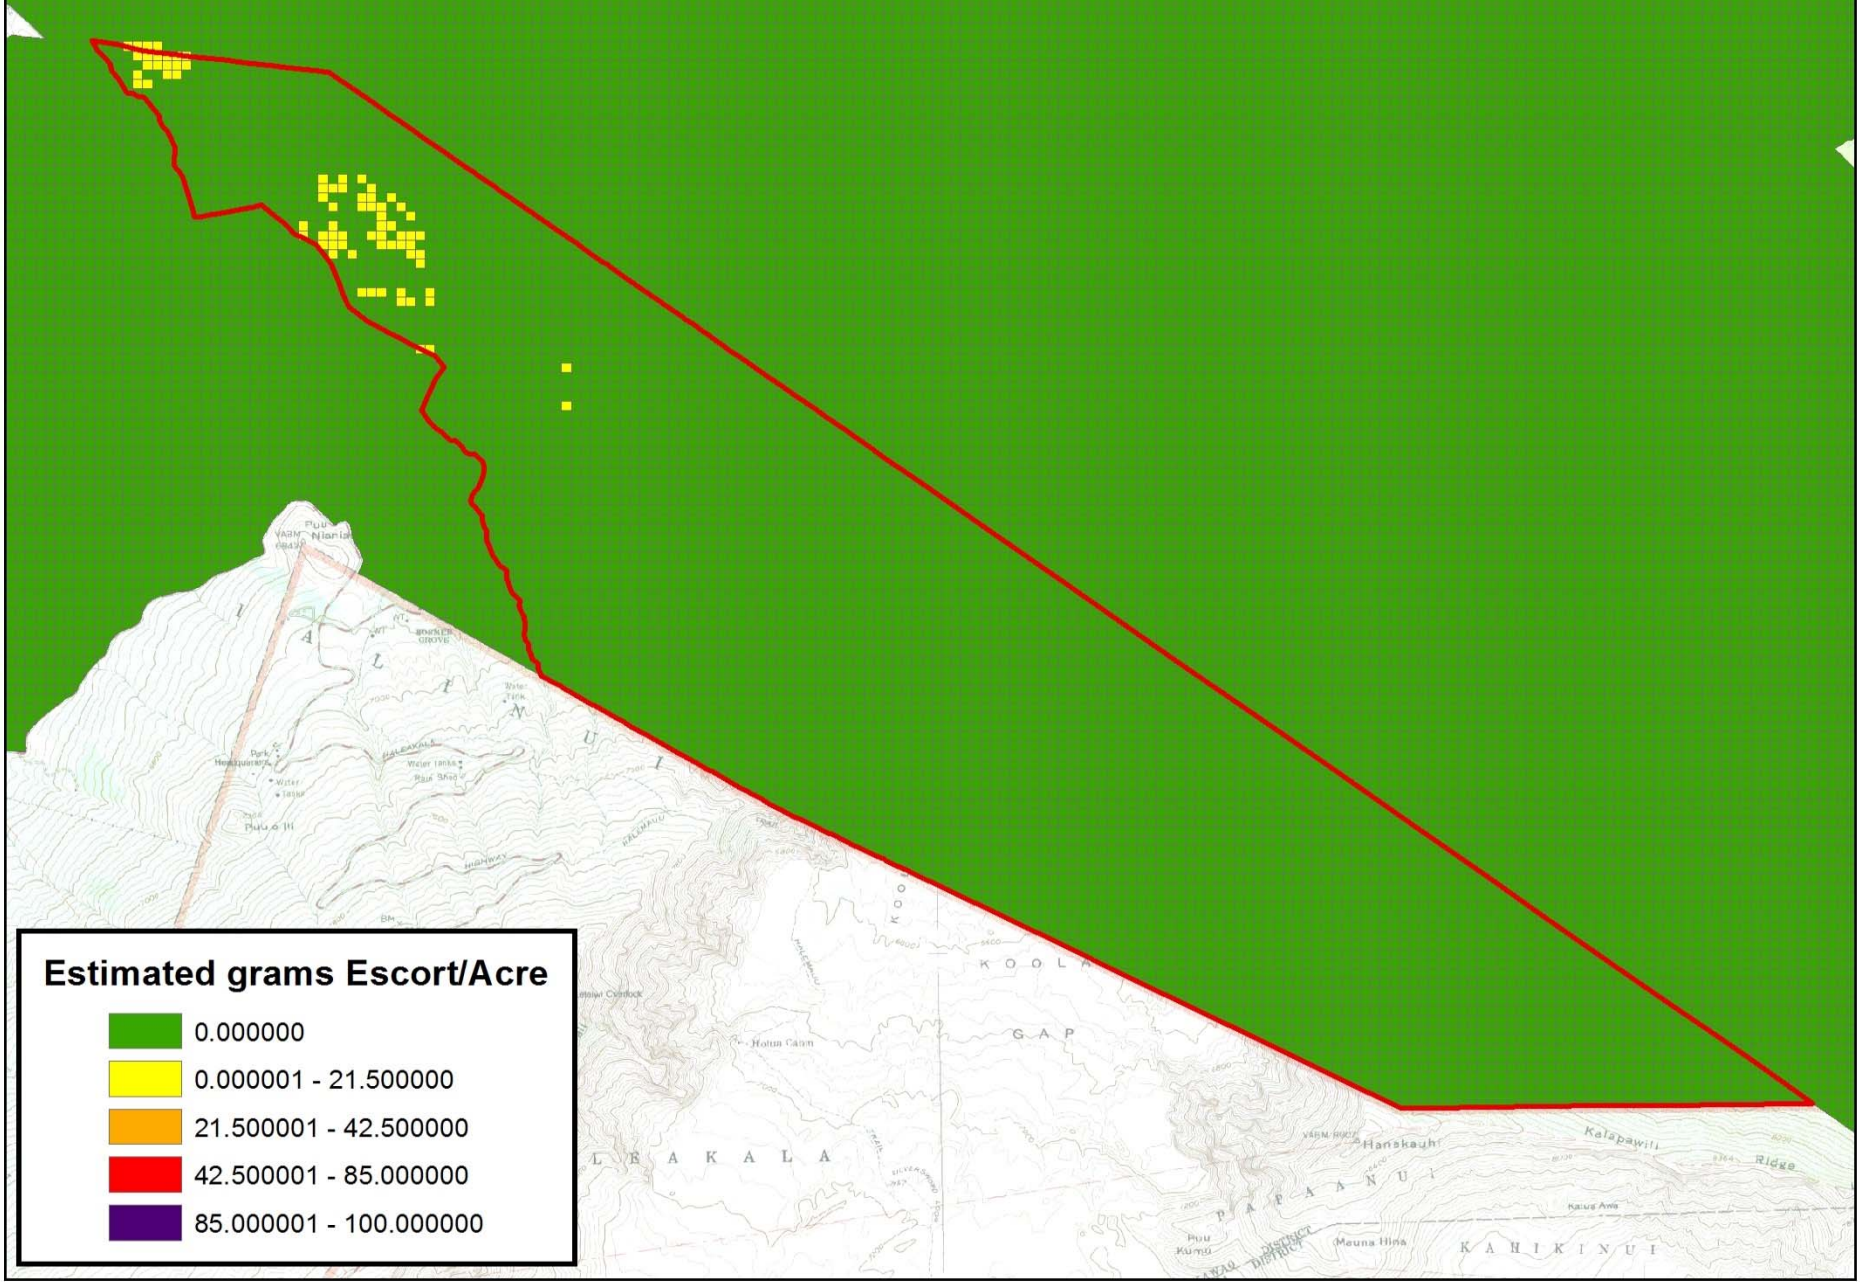

The Nature
Conservancy

Protecting nature. Preserving life.™

Data SIO, NOAA, U.S. Navy, NGA, GEBCO
Data LDEO-Columbia, NSF, NOAA
Image Landsat
Data MBARI

Google

2013 Waikamoi Pesticide Use

chloropid fly
causes 'dead heart' in
**Not found on 3 other
Hedychium species in
field site**

Caused a great reduction in flowering at site

Tetratopus sp.
(Dryophthoridae)

*toilet
brush
plant*

Semantics:
attractive name
gives positive
connotation

Use of negative name
dissuades public from
valuing invasive; start
supporting control if
viewed as pest
plant