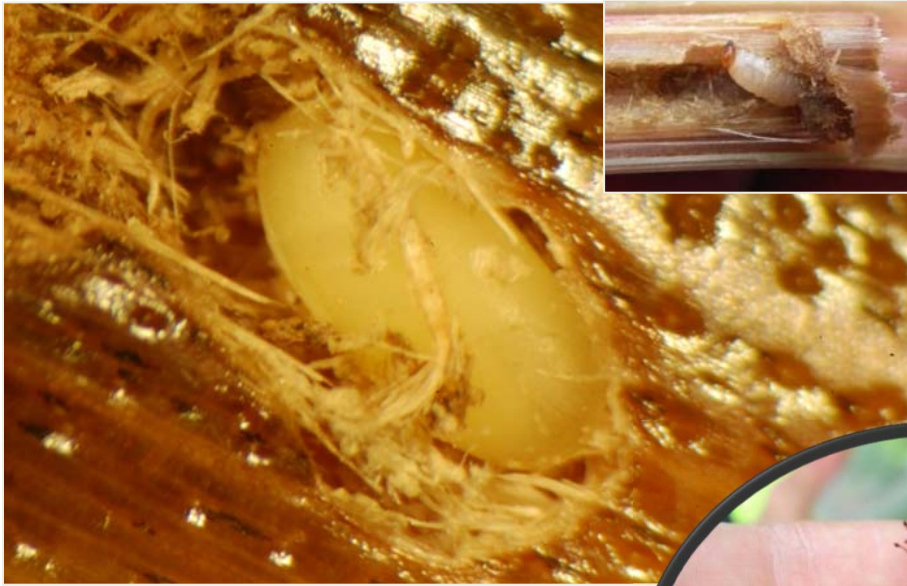

The Nature
Conservancy

Protecting nature. Preserving life.™

Data SIO, NOAA, U.S. Navy, NGA, GEBCO
Data LDEO-Columbia, NSF, NOAA
Image Landsat
Data MBARI

Google

2013 Waikamoi Pesticide Use

chloropid fly
causes 'dead heart' in
**Not found on 3 other
Hedychium species in
field site**

Caused a great reduction in flowering at site

Tetratopus sp.
(Dryophthoridae)

*toilet
brush
plant*

Semantics:
attractive name
gives positive
connotation

Use of negative name
dissuades public from
valuing invasive; start
supporting control if
viewed as pest
plant