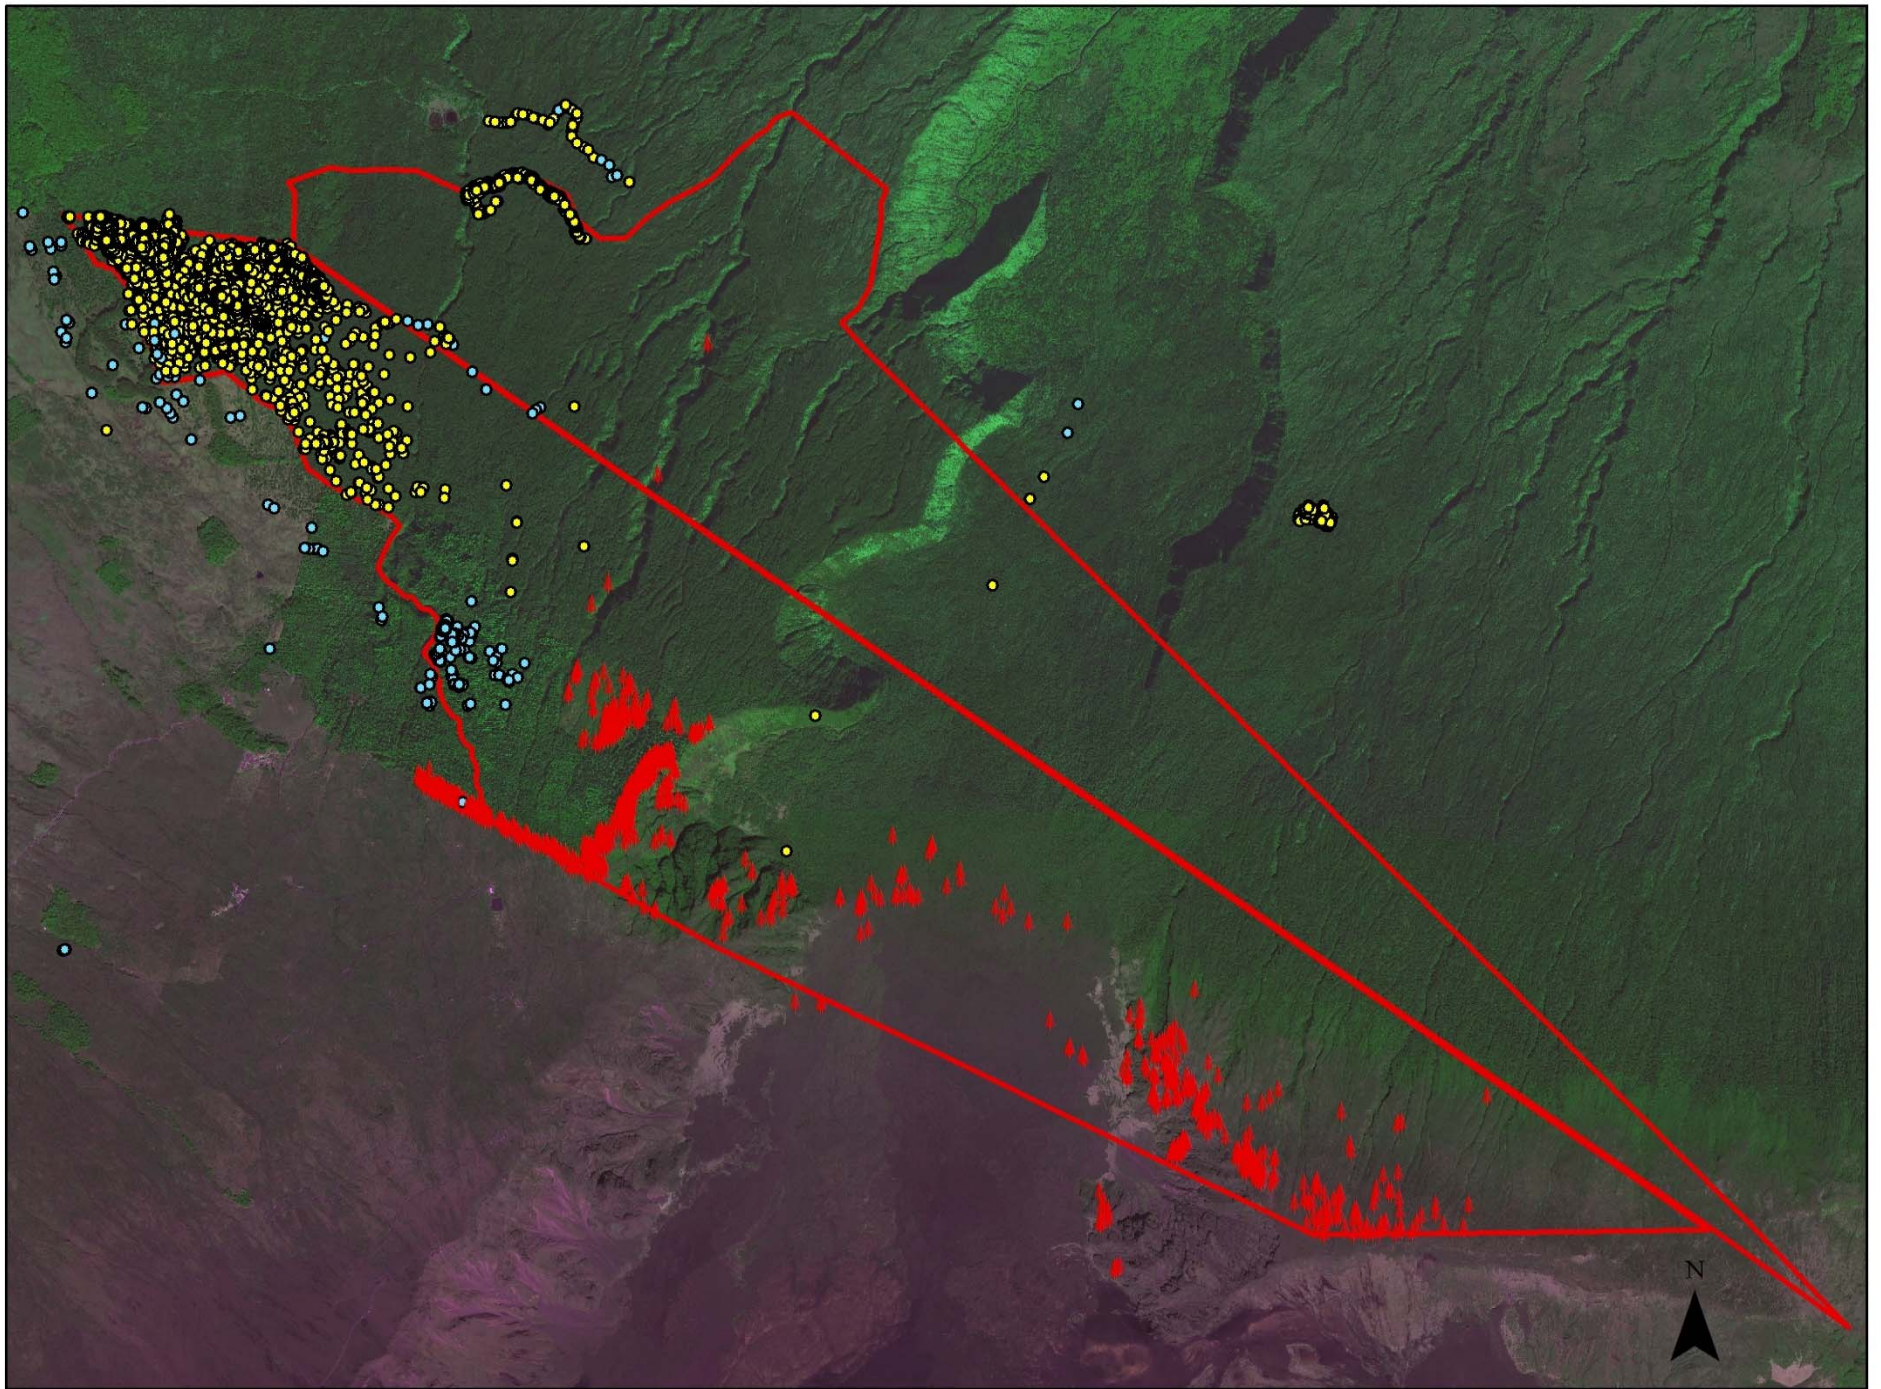

The Nature
Conservancy

Protecting nature. Preserving life.™

Data SIO, NOAA, U.S. Navy, NGA, GEBCO
Data LDEO-Columbia, NSF, NOAA
Image Landsat
Data MBARI

Google

2013 Waikamoi Pesticide Use

chloropid fly
causes 'dead heart' in
**Not found on 3 other
Hedychium species in
field site**

Caused a great reduction in flowering at site

Tetratopus sp.
(Dryophthoridae)

*toilet
brush
plant*

Semantics:
attractive name
gives positive
connotation

Use of negative name
dissuades public from
valuing invasive; start
supporting control if
viewed as pest
plant